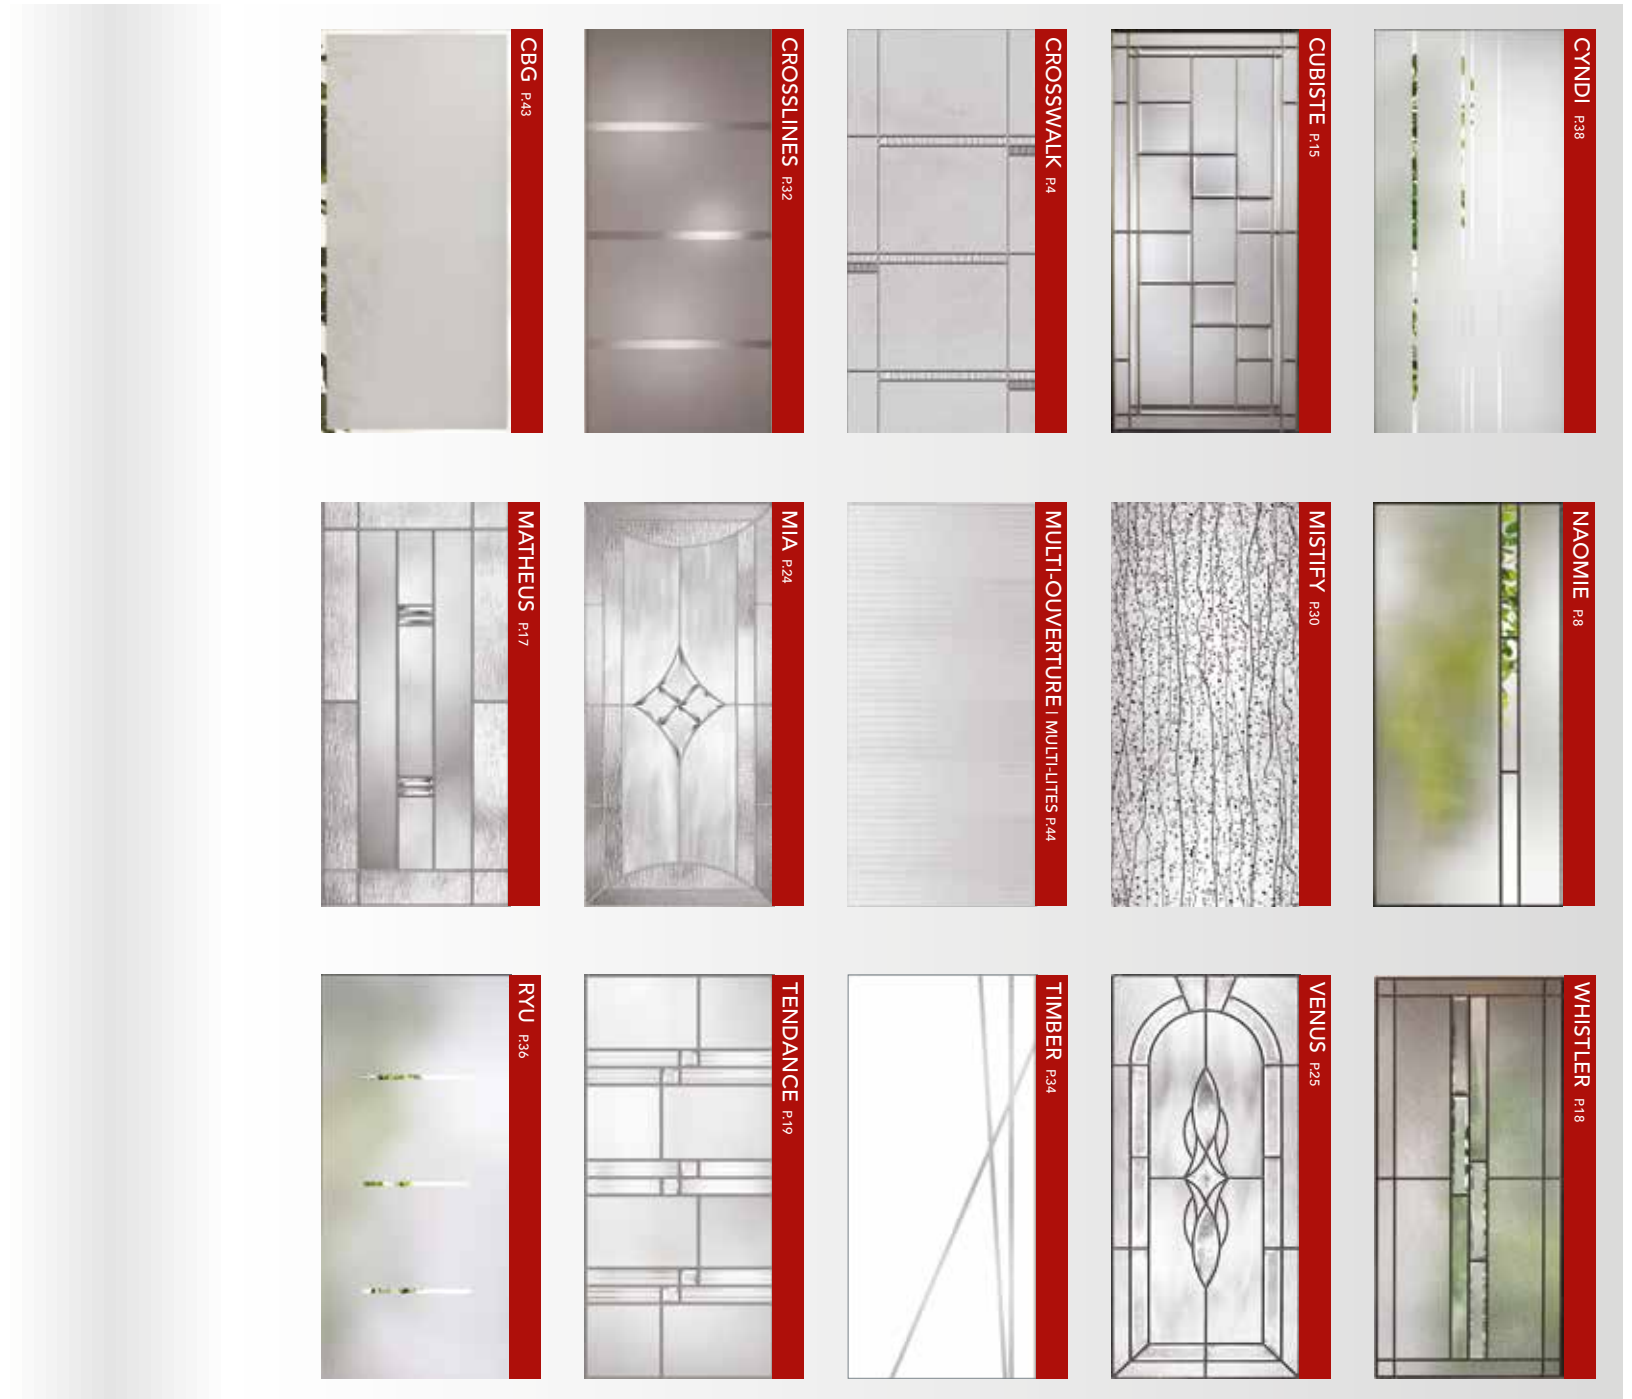

AUTRES PRODUITS | MORE PRODUCTS

THERMO DÉCORATIF | DECORATIVE GLASS	p.46
CRÉATION SÉLECT	p.52
CADRE EXÉCUTIF | EXECUTIVE FRAME	p.54
CADRE URBAIN | URBAN FRAME	p.54
LE SÉLECTEUR | THE SELECTOR	p.55

GARANTIE | WARRANTY

Tous les produits de verre décoratif de Verre Select sont vendus avec une garantie limitée de 10 ans. Pour notre garantie complète consultez le www.verreselect.com

All decorative glass products sold by Verre Select come with a limited 10 years warranty. For complete warranty please go to www.verreselect.com

NOTES

Les photos présentées peuvent avoir de légères différences de couleurs et de textures avec le produit réel. Verre Select se réserve le droit de modifier la composition des produits illustrés dans la brochure.

The pictures might have some small differences of colors and textures with the real product. Verre Select reserves the right to modify the composition of the products shown in this brochure.

Les verres « d'art » utilisés dans la production de nos unités décoratives peuvent comporter des irrégularités dans le « patron », de légères bulles et des stries, qui font partie intégrante de cette matière première.

The "art glasses" used in our production of decorative units may show certain variations in the "pattern", light air bubble and channelled glass which are integral part of the product.

Le procédé d'oxydation utilisé pour noircir les tiges de plomb antique est artisanal et amène des variations de fini et couleur qui font partie du processus. Des zones « rougeâtres » ressemblant à de la « rouille » peuvent apparaître occasionnellement de façon aléatoire et ne peuvent être considérées comme des défauts.

The technique used for antique welded lead is hand made. A "reddish-brown" colouration, that resembles the look of "rust" is sometimes evident and is inherent of this came product, particularly at the solder joints. This will not be considered a defect.