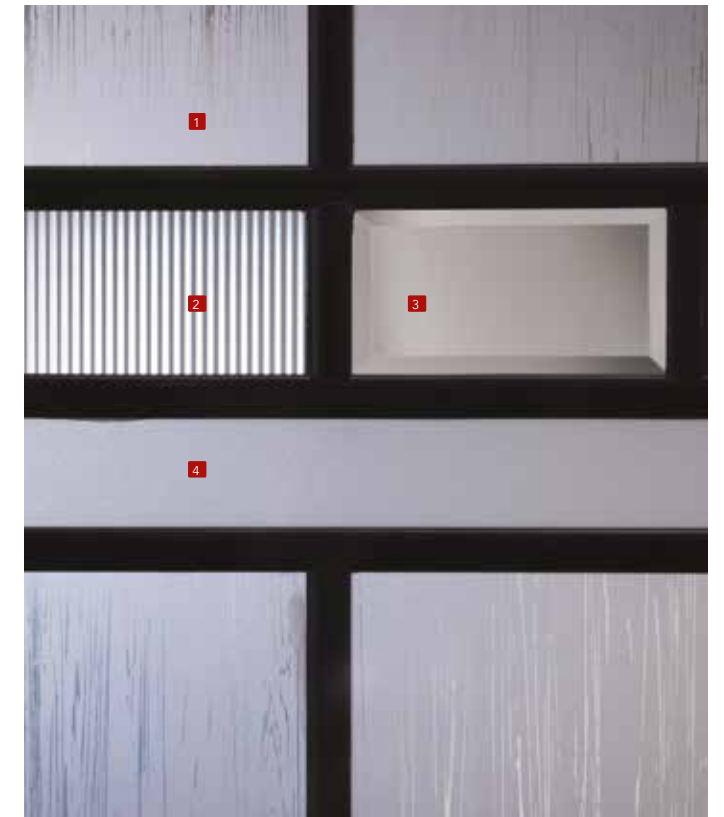

RYDER

NOUVEAU
NEW

- 1 Papyrus
- 2 Corduroy
- 3 Clair biseauté | *Clear beveled*
- 4 Satiné | *Acid Etch*

FINI STANDARD | STANDARD FINISH
NOTE: Autres finis disponibles | Other available finishes

NS-NO-3/8 Non soudé noir 3/8 | 3/8 Non Welded Black

INTIMITÉ | INTIMACY

Scanner pour plus de détails
Scan for more details