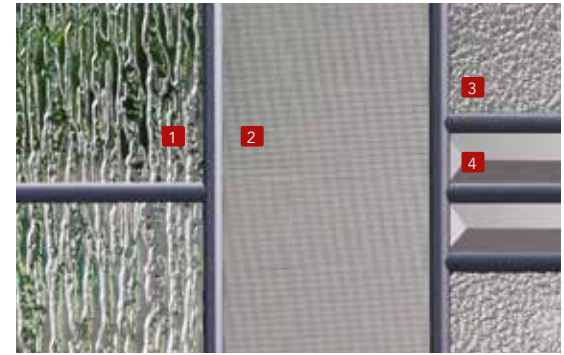

22" X 64"
MAT108NSE+-PT

7" X 64"
MAT107NSE+-PT

20" X 64"
MAT106NSE+-PT

- 1 Niagara
- 2 Screen
- 3 Kasumi
- 4 Clair biseauté | Beveled Clear

FINI STANDARD | STANDARD FINISH

NOTE: Autres finis disponibles | Other available finishes

- **NS-AR** Non-soudé Argent satiné
  Non-Welded Silver
- **NS-PT** Non-soudé Étain
  Non-Welded Pewter

INTIMITÉ | INTIMACY