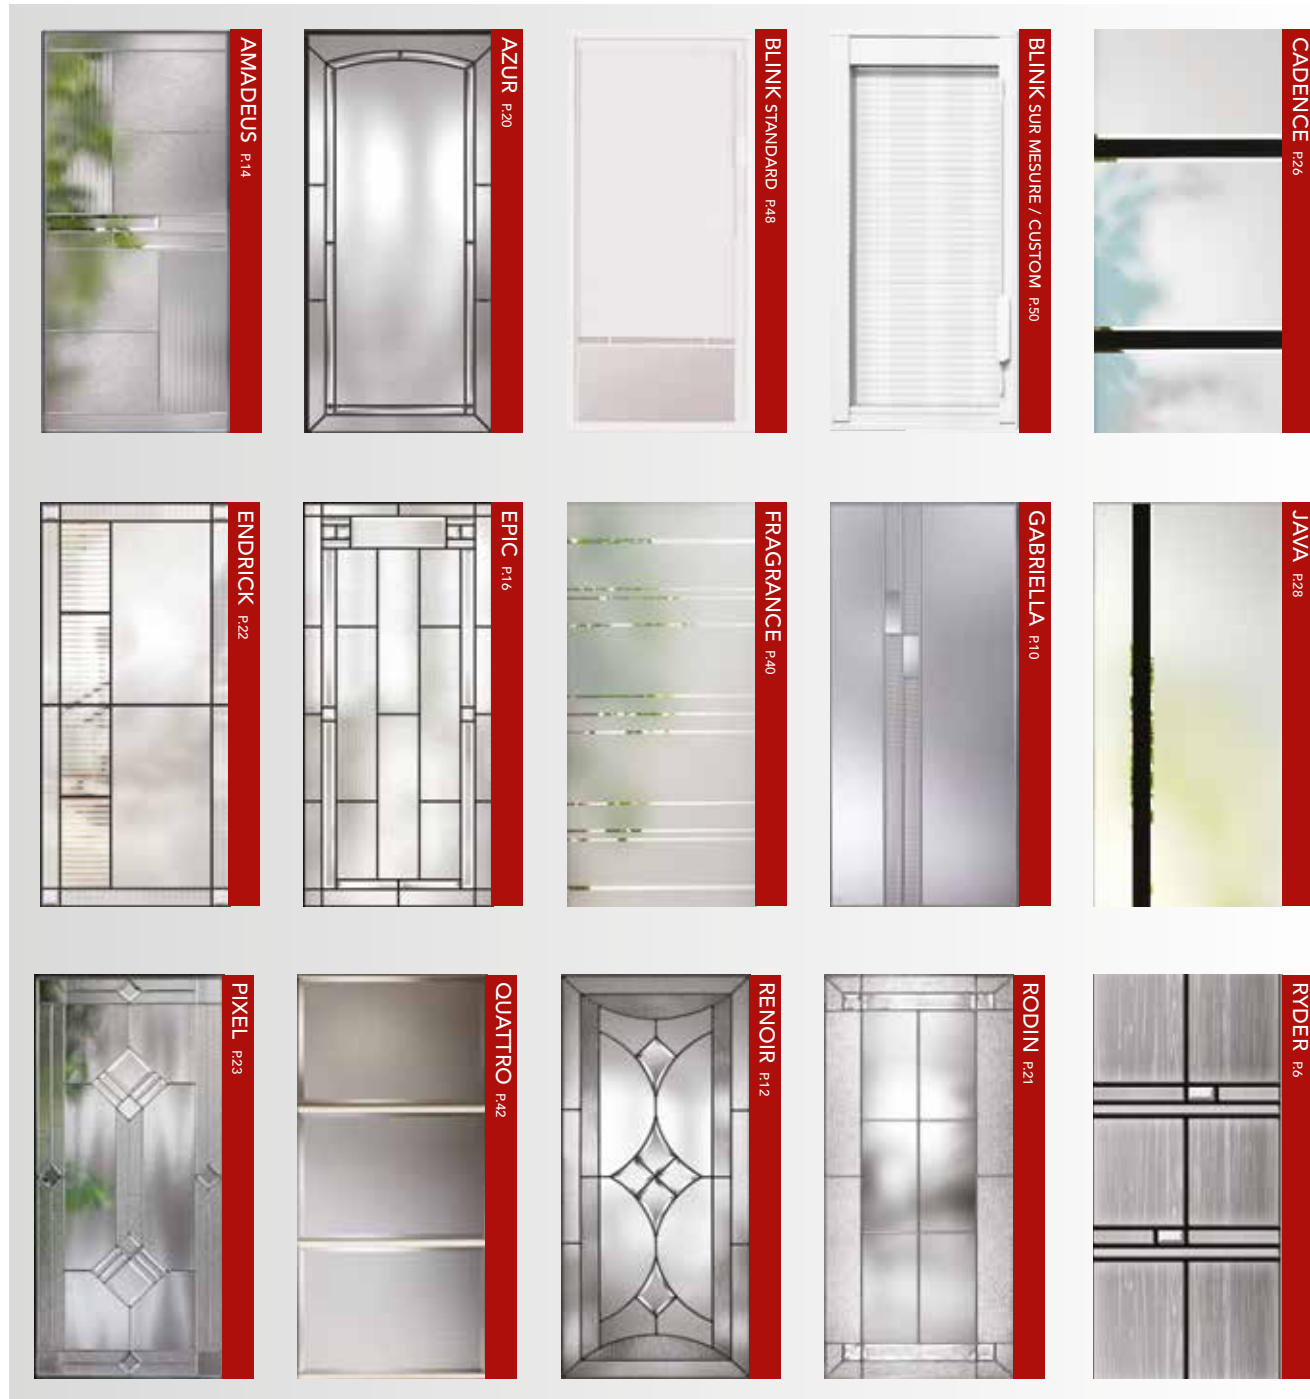

AUTRES PRODUITS | MORE PRODUCTS

THERMO DÉCORATIF | DECORATIVE GLASS	p.46
CRÉATION SÉLECT	p.52
CADRE EXÉCUTIF | EXECUTIVE FRAME	p.54
CADRE URBAIN | URBAN FRAME	p.54
LE SÉLECTEUR | THE SELECTOR	p.55

GARANTIE | WARRANTY

Tous les produits de verre décoratif de Verre Select sont vendus avec une garantie limitée de 10 ans. Pour notre garantie complète consultez le www.verreselect.com

All decorative glass products sold by Verre Select come with a limited 10 years warranty. For complete warranty please go to www.verreselect.com

NOTES

Les photos présentées peuvent avoir de légères différences de couleurs et de textures avec le produit réel. Verre Select se réserve le droit de modifier la composition des produits illustrés dans la brochure.

The pictures might have some small differences of colors and textures with the real product. Verre Select reserves the right to modify the composition of the products shown in this brochure.

Les verres « d'art » utilisés dans la production de nos unités décoratives peuvent comporter des irrégularités dans le « patron », de légères bulles et des stries, qui font partie intégrante de cette matière première.

The "art glasses" used in our production of decorative units may show certain variations in the "pattern", light air bubble and channelled glass which are integral part of the product.

Le procédé d'oxydation utilisé pour noircir les tiges de plomb antique est artisanal et amène des variations de fini et couleur qui font partie du processus. Des zones « rougeâtres » ressemblant à de la « rouille » peuvent apparaître occasionnellement de façon aléatoire et ne peuvent être considérées comme des défauts.

The technique used for antique welded lead is hand made. A "reddish-brown" colouration, that resembles the look of "rust" is sometimes evident and is inherent of this came product, particularly at the solder joints. This will not be considered a defect.