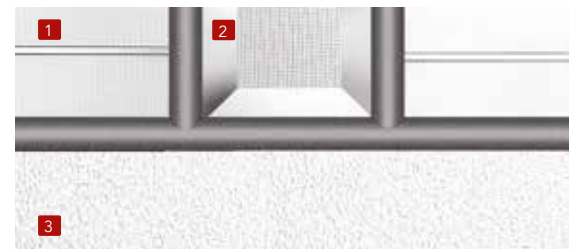

8" X 48"
TEN105NSE+-PT

22" X 64"
TEN108NSE+-PT

7" X 64"
TEN107NSE+-PT

INTIMITÉ | INTIMACY

- 1 Linea
- 2 Screen biseauté | Beveled Screen
- 3 Morocco clair | Clear Morocco

FINI STANDARD | STANDARD FINISH
NOTE: Autres finis disponibles | Other available finishes
NS-PT Non-soudé étain | Non-Welded pewter